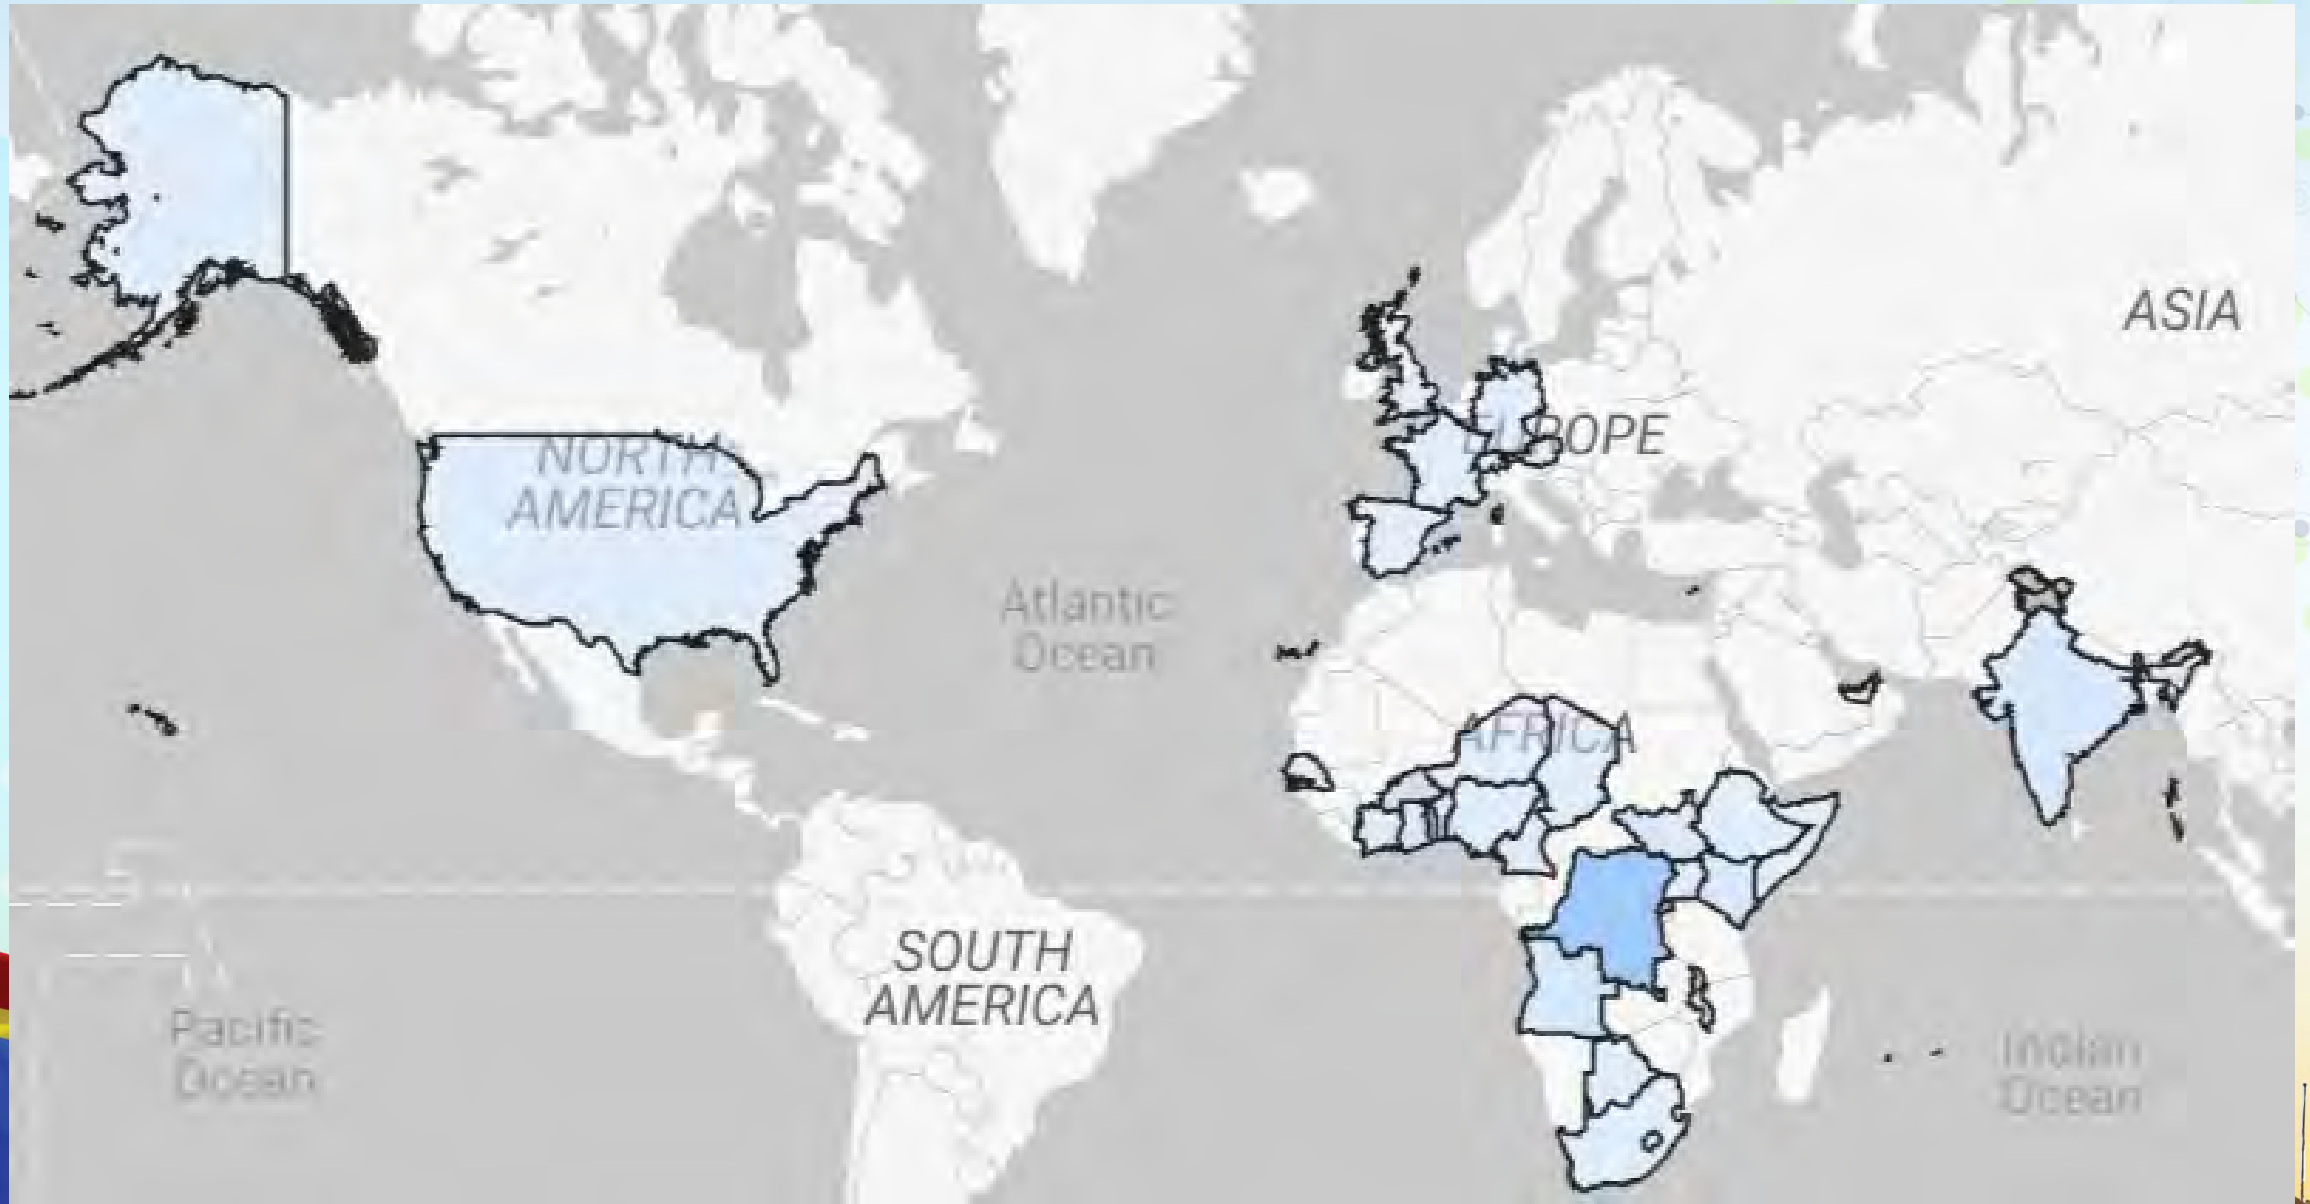

Participation