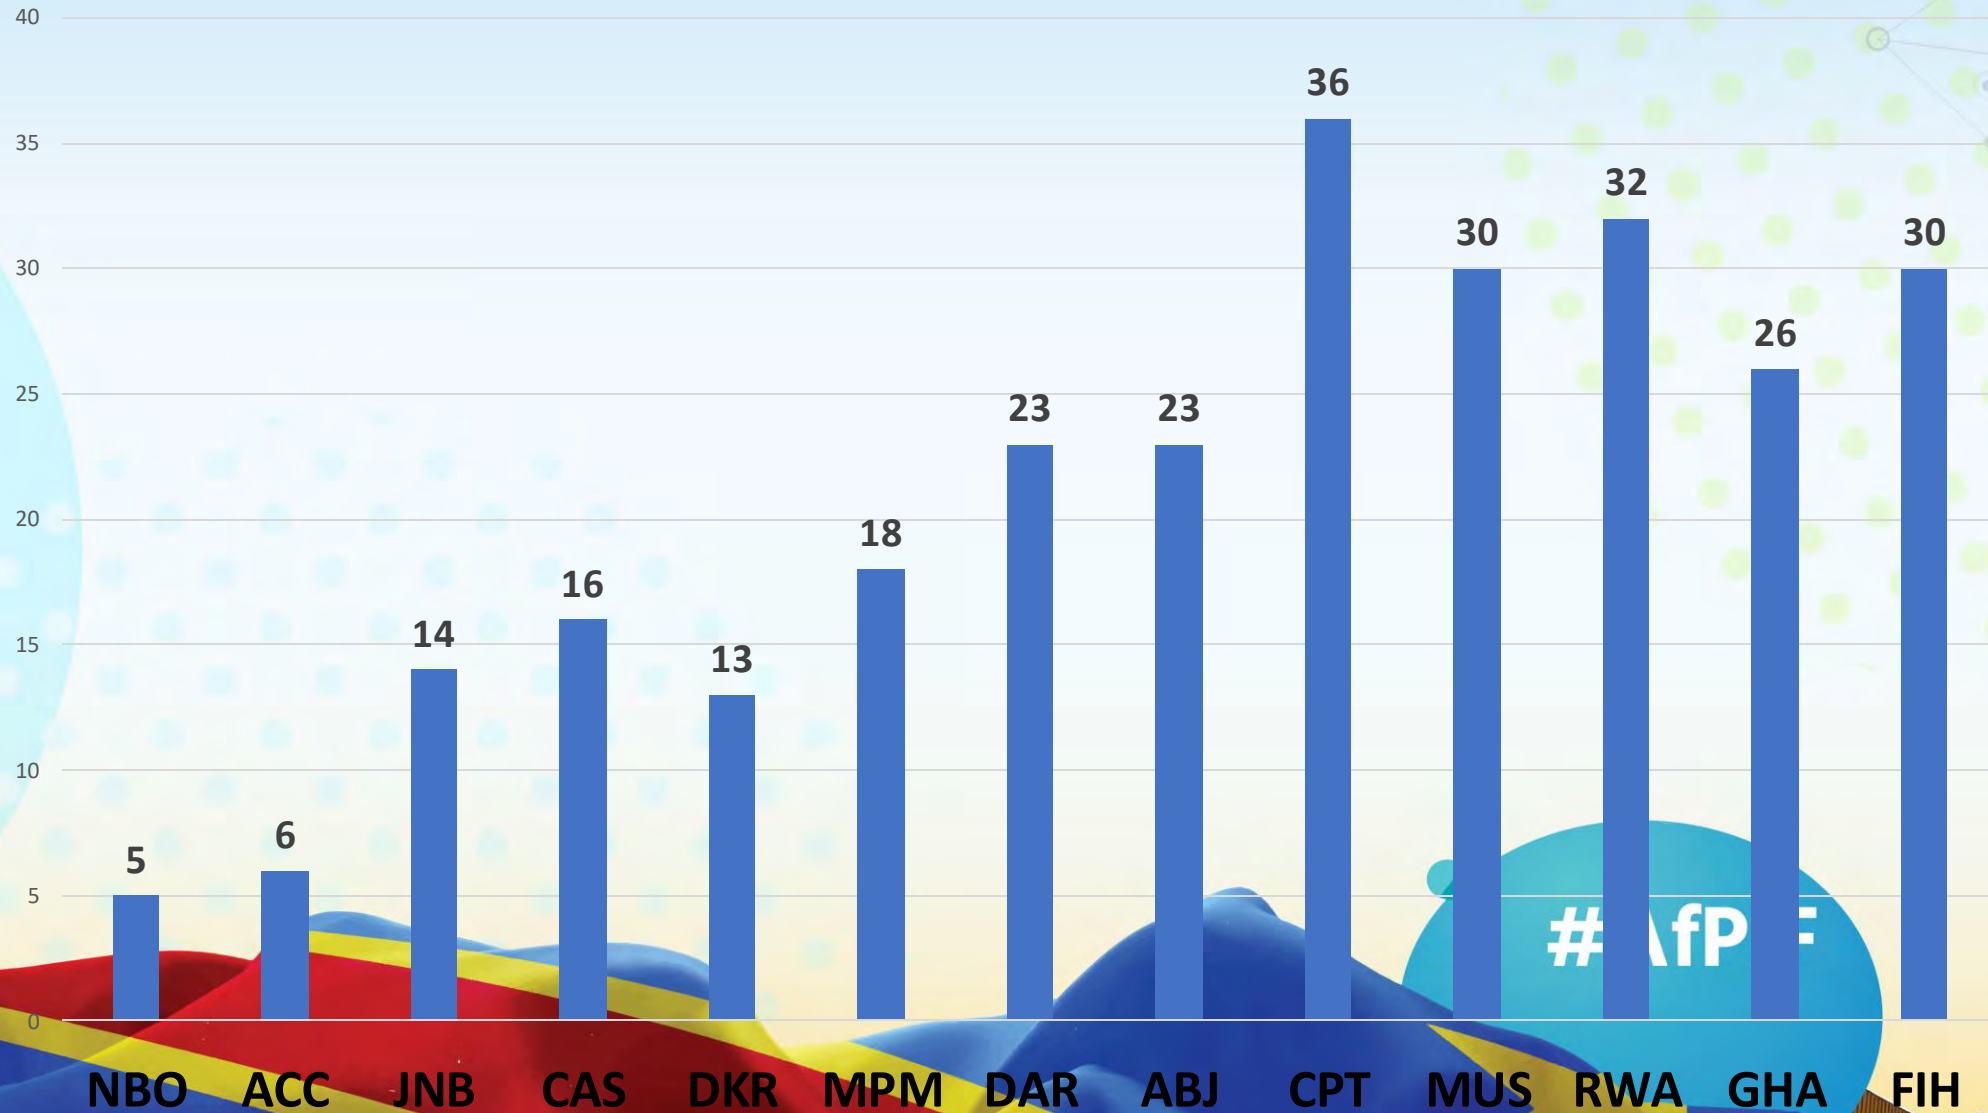

AfPIF-4: Casablanca, MA

AfPIF-5: Dakar, SN

AfPIF-6: Maputo, MZ

AfPIF-7: Dar es Salaam, TZ

AfPIF-8: Abidjan, CI

AfPIF-9: Cape town, SA

AfPIF-10: Balaclava, MU

AfPIF-11: Kigali, RW

AfPIF-12: Accra, GH

Previous Events Attendance

#AfriF

Sponsors

Sponsors

#fPIF

Registration & Attendance

Total: **760**

- In-person = **496**
- Livestream = **264**

- Walk in Registrant: **70**
- Registration with ASN: **211**
 - In-person ASN = **166**
 - Remote ASN = **45**

Attendance In-person

- In-person = **316** | Rate: **63%**

Attendance Zoom

- Total Minutes = **555**
- Unique viewer = **116** | **43%**
- Max Concurrent viewer = **53**

#AfPIF

Meeting Tool

Total attendees

191

Opt-in to networking

174