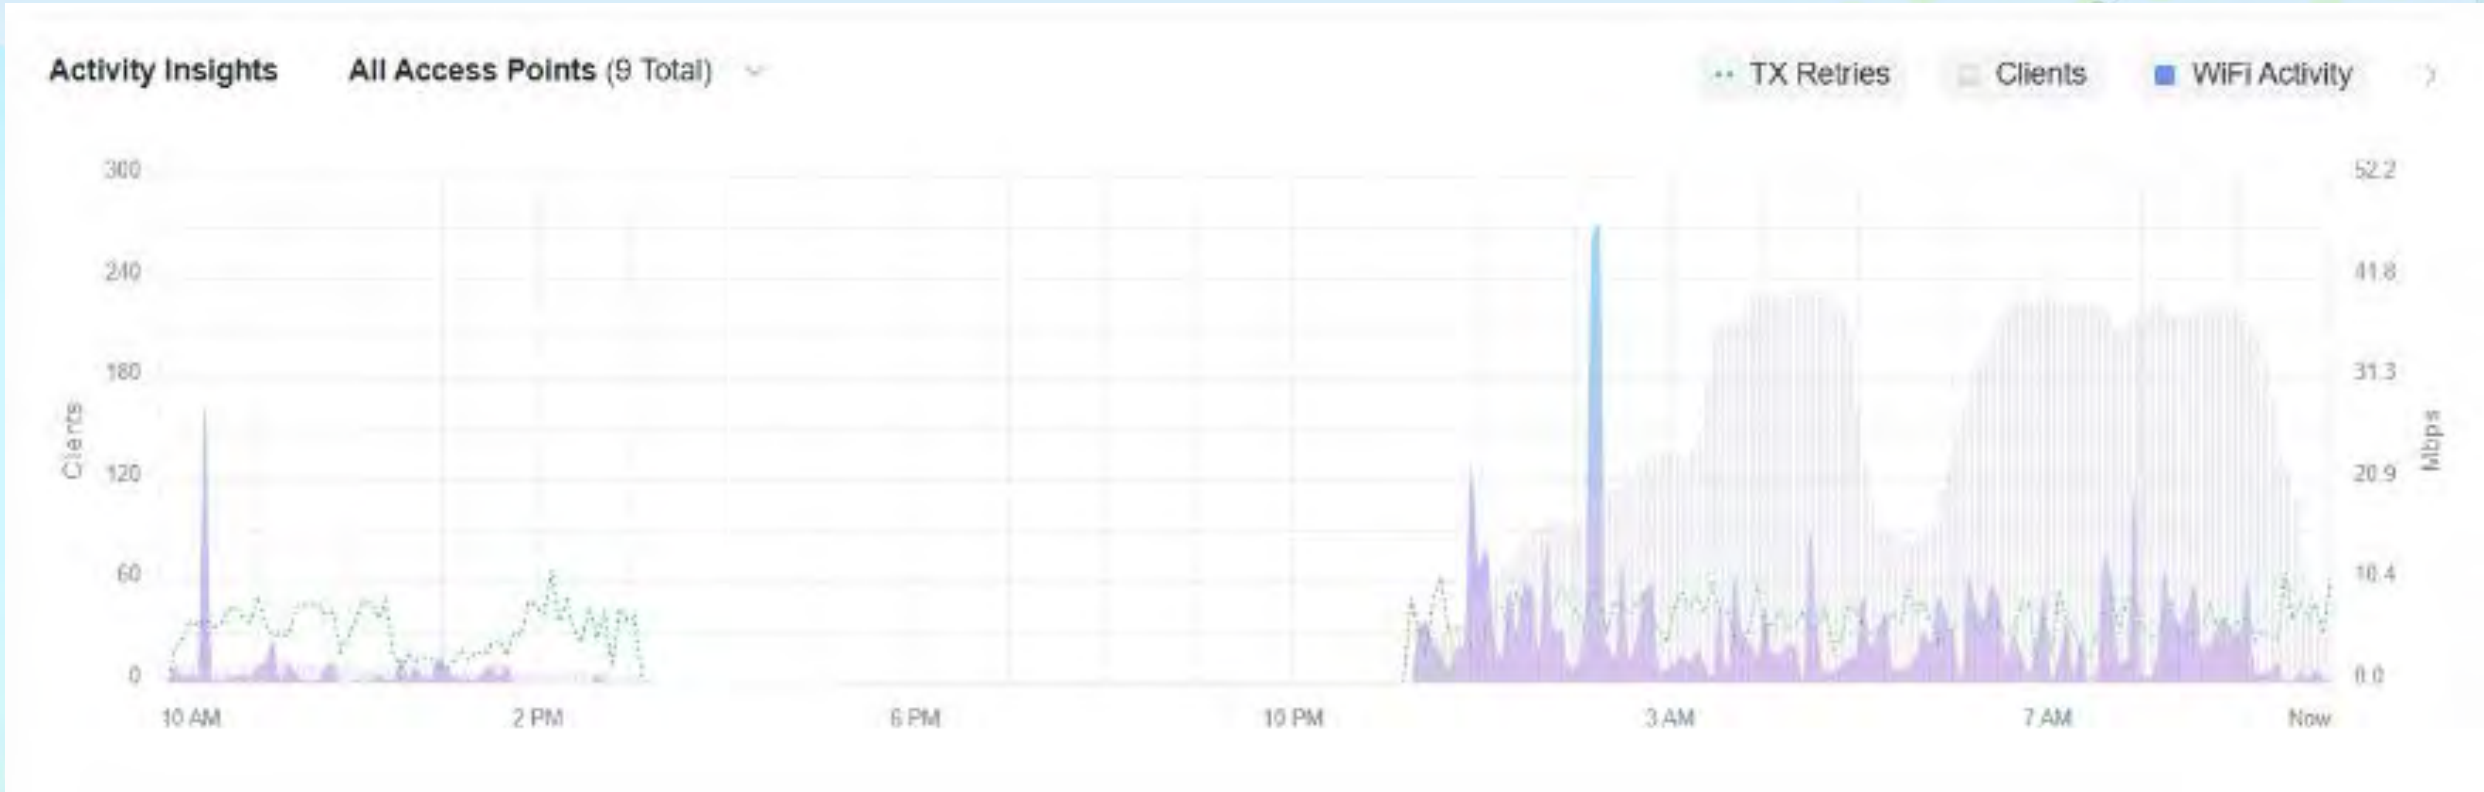

Network Usage

#AfPIF