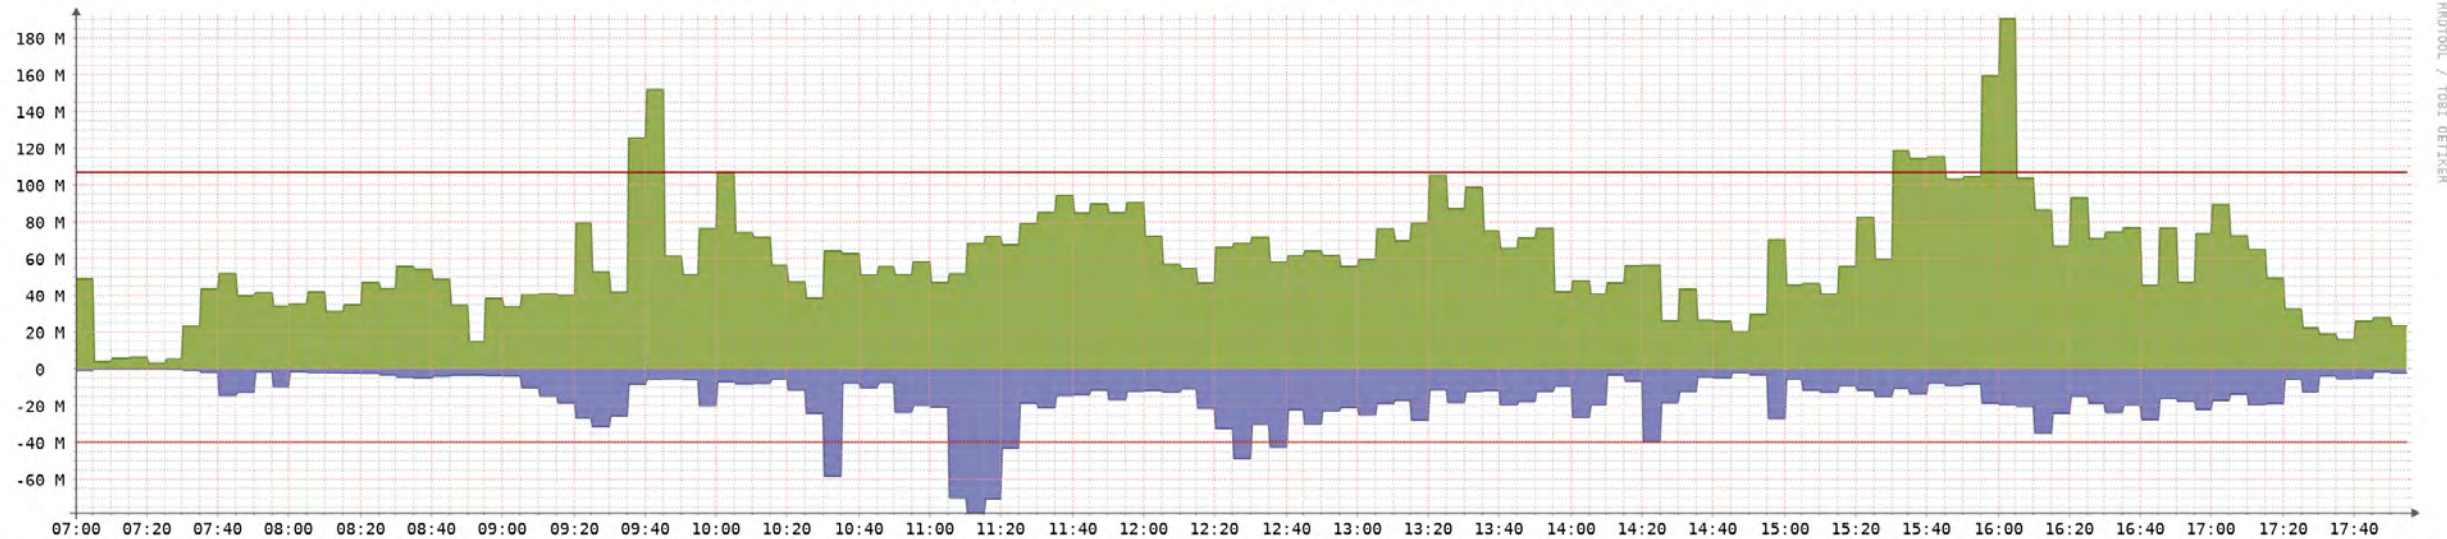

Update

[Hide Legend](#) | [Show Previous](#) | [Show RRD Command](#) | [Zoom to Port Speed](#) | [To show trend, set to future date](#)

bps	Now	Ave	Max	95th %
In	4.98M	45.14M	103.81M	87.47M
Out	391.47k	13.06M	56.16M	35.75M
Total 181.15GB (In 140.49GB Out 40.66GB)				
Port Speed 1 Gbps				

#AfPIF

Network Usage

From To

[Hide Legend](#) | [Show Previous](#) | [Show RRD Command](#) | [Zoom to Port Speed](#) | [To show trend, set to future date](#)

bps	Now	Ave	Max	95th %
In	23.35M	59.98M	190.31M	106.74M
Out	2.44M	15.40M	78.37M	39.89M
Total 370.31GB (In 294.67GB Out 75.63GB)				
■ Port Speed 1 Gbps				