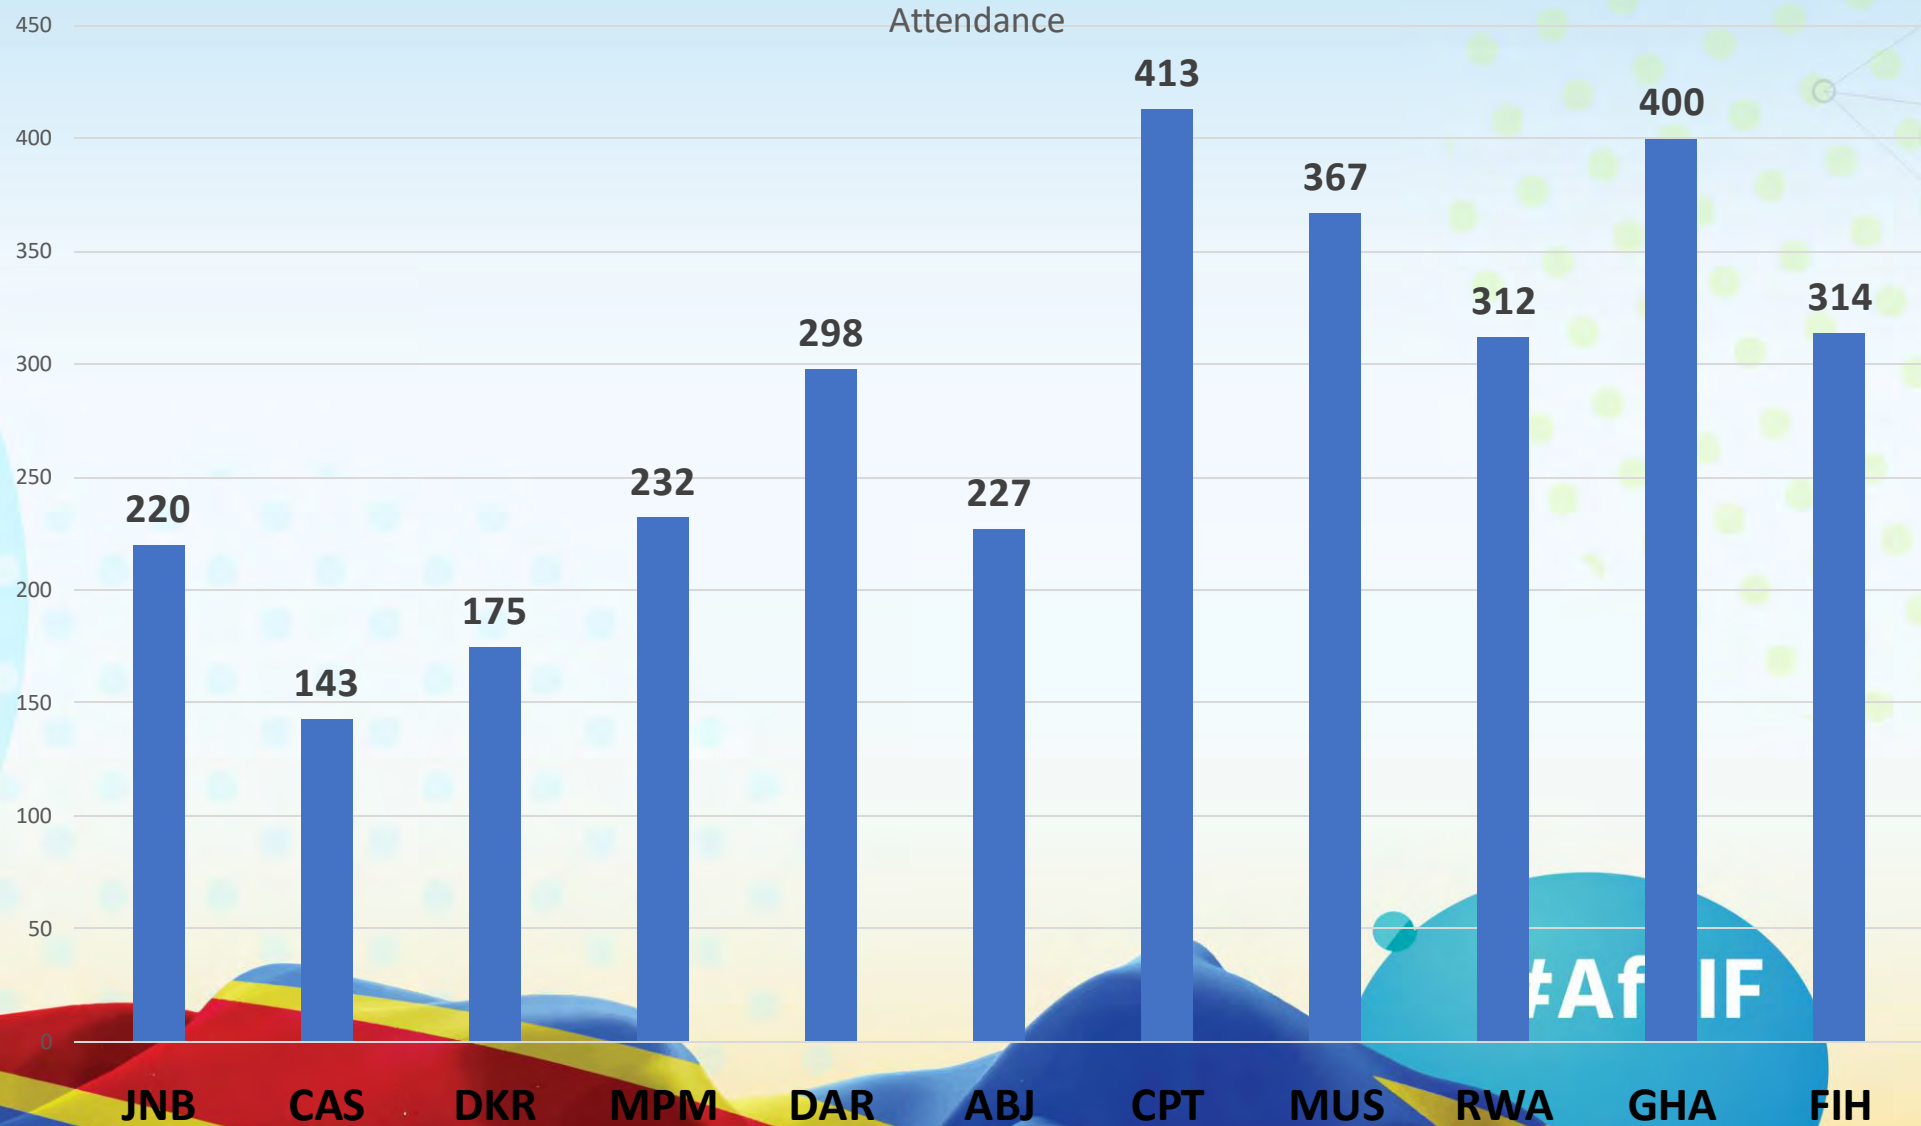

Previous Events Attendance

#AfriF