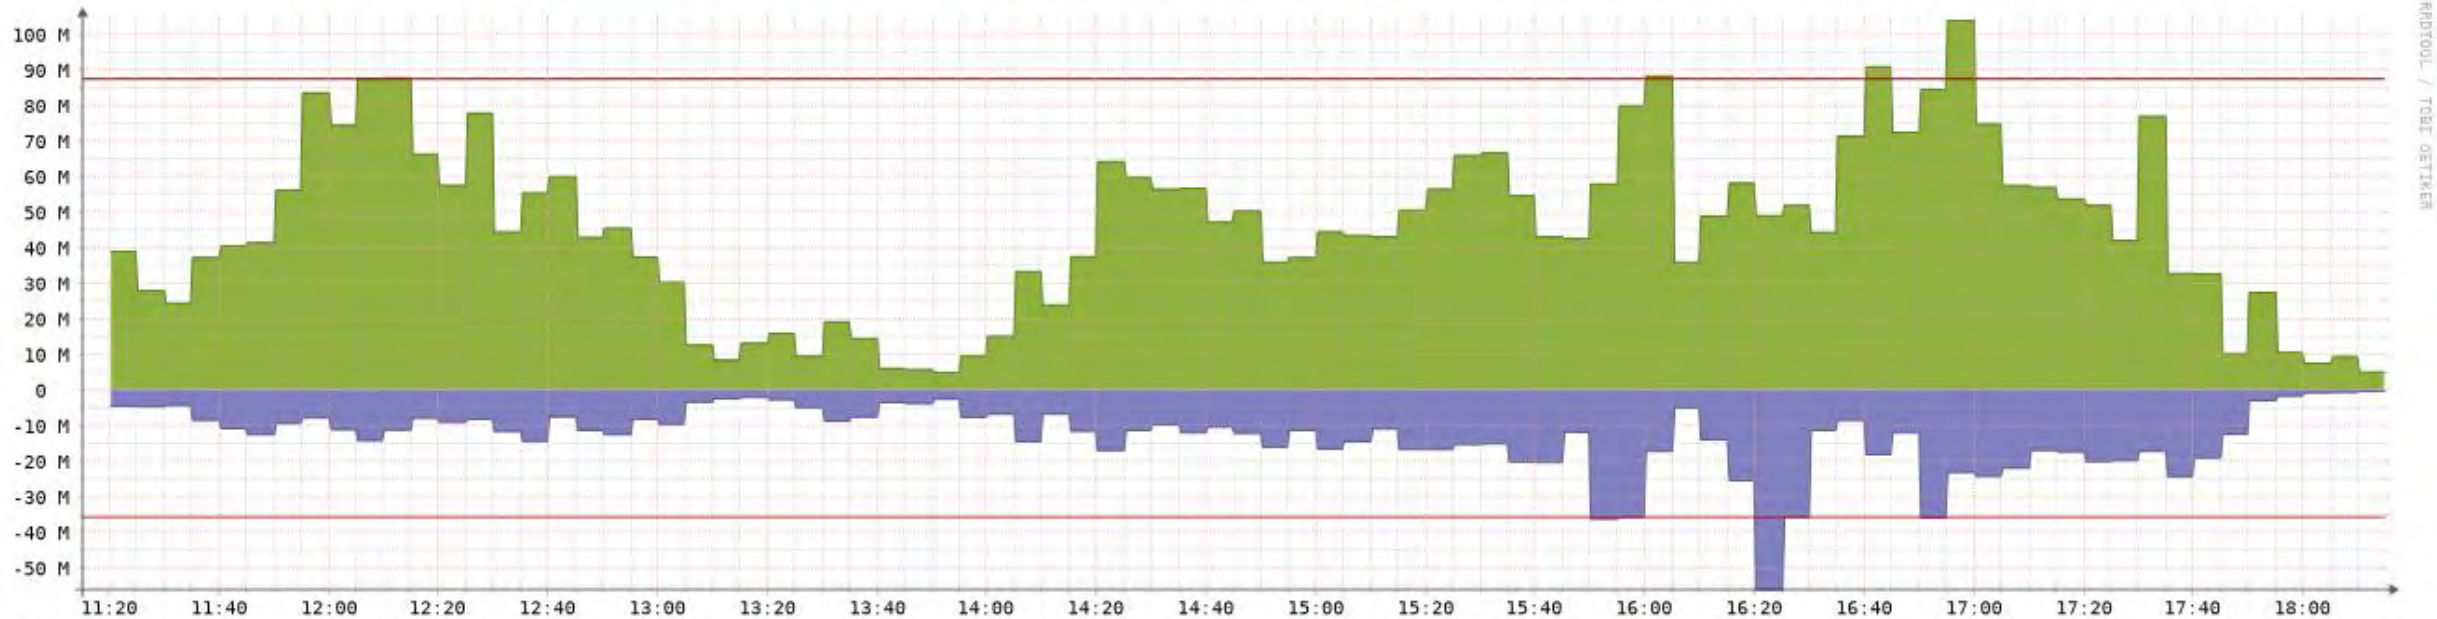

↳ Scanned by sponsors

0

↳ Scanned by attendees

0

#AIPIF

Network Usage

From 2024-08-20 11:15

To 2024-08-20 18:15

Update

[Hide Legend](#) | [Show Previous](#) | [Show RRD Command](#) | [Zoom to Port Speed](#) | [To show trend, set to future date](#)

bps	Now	Ave	Max	95th %
In	4.98M	45.14M	103.81M	87.47M
Out	391.47k	13.06M	56.16M	35.75M
Total 181.15GB (In 140.49GB Out 40.66GB)				
Port Speed 1 Gbps				

#AfPIF

Network Usage

From To

[Hide Legend](#) | [Show Previous](#) | [Show RRD Command](#) | [Zoom to Port Speed](#) | [To show trend, set to future date](#)

bps	Now	Ave	Max	95th %
In	23.35M	59.98M	190.31M	106.74M
Out	2.44M	15.40M	78.37M	39.89M
Total 370.31GB (In 294.67GB Out 75.63GB)				
■ Port Speed 1 Gbps				