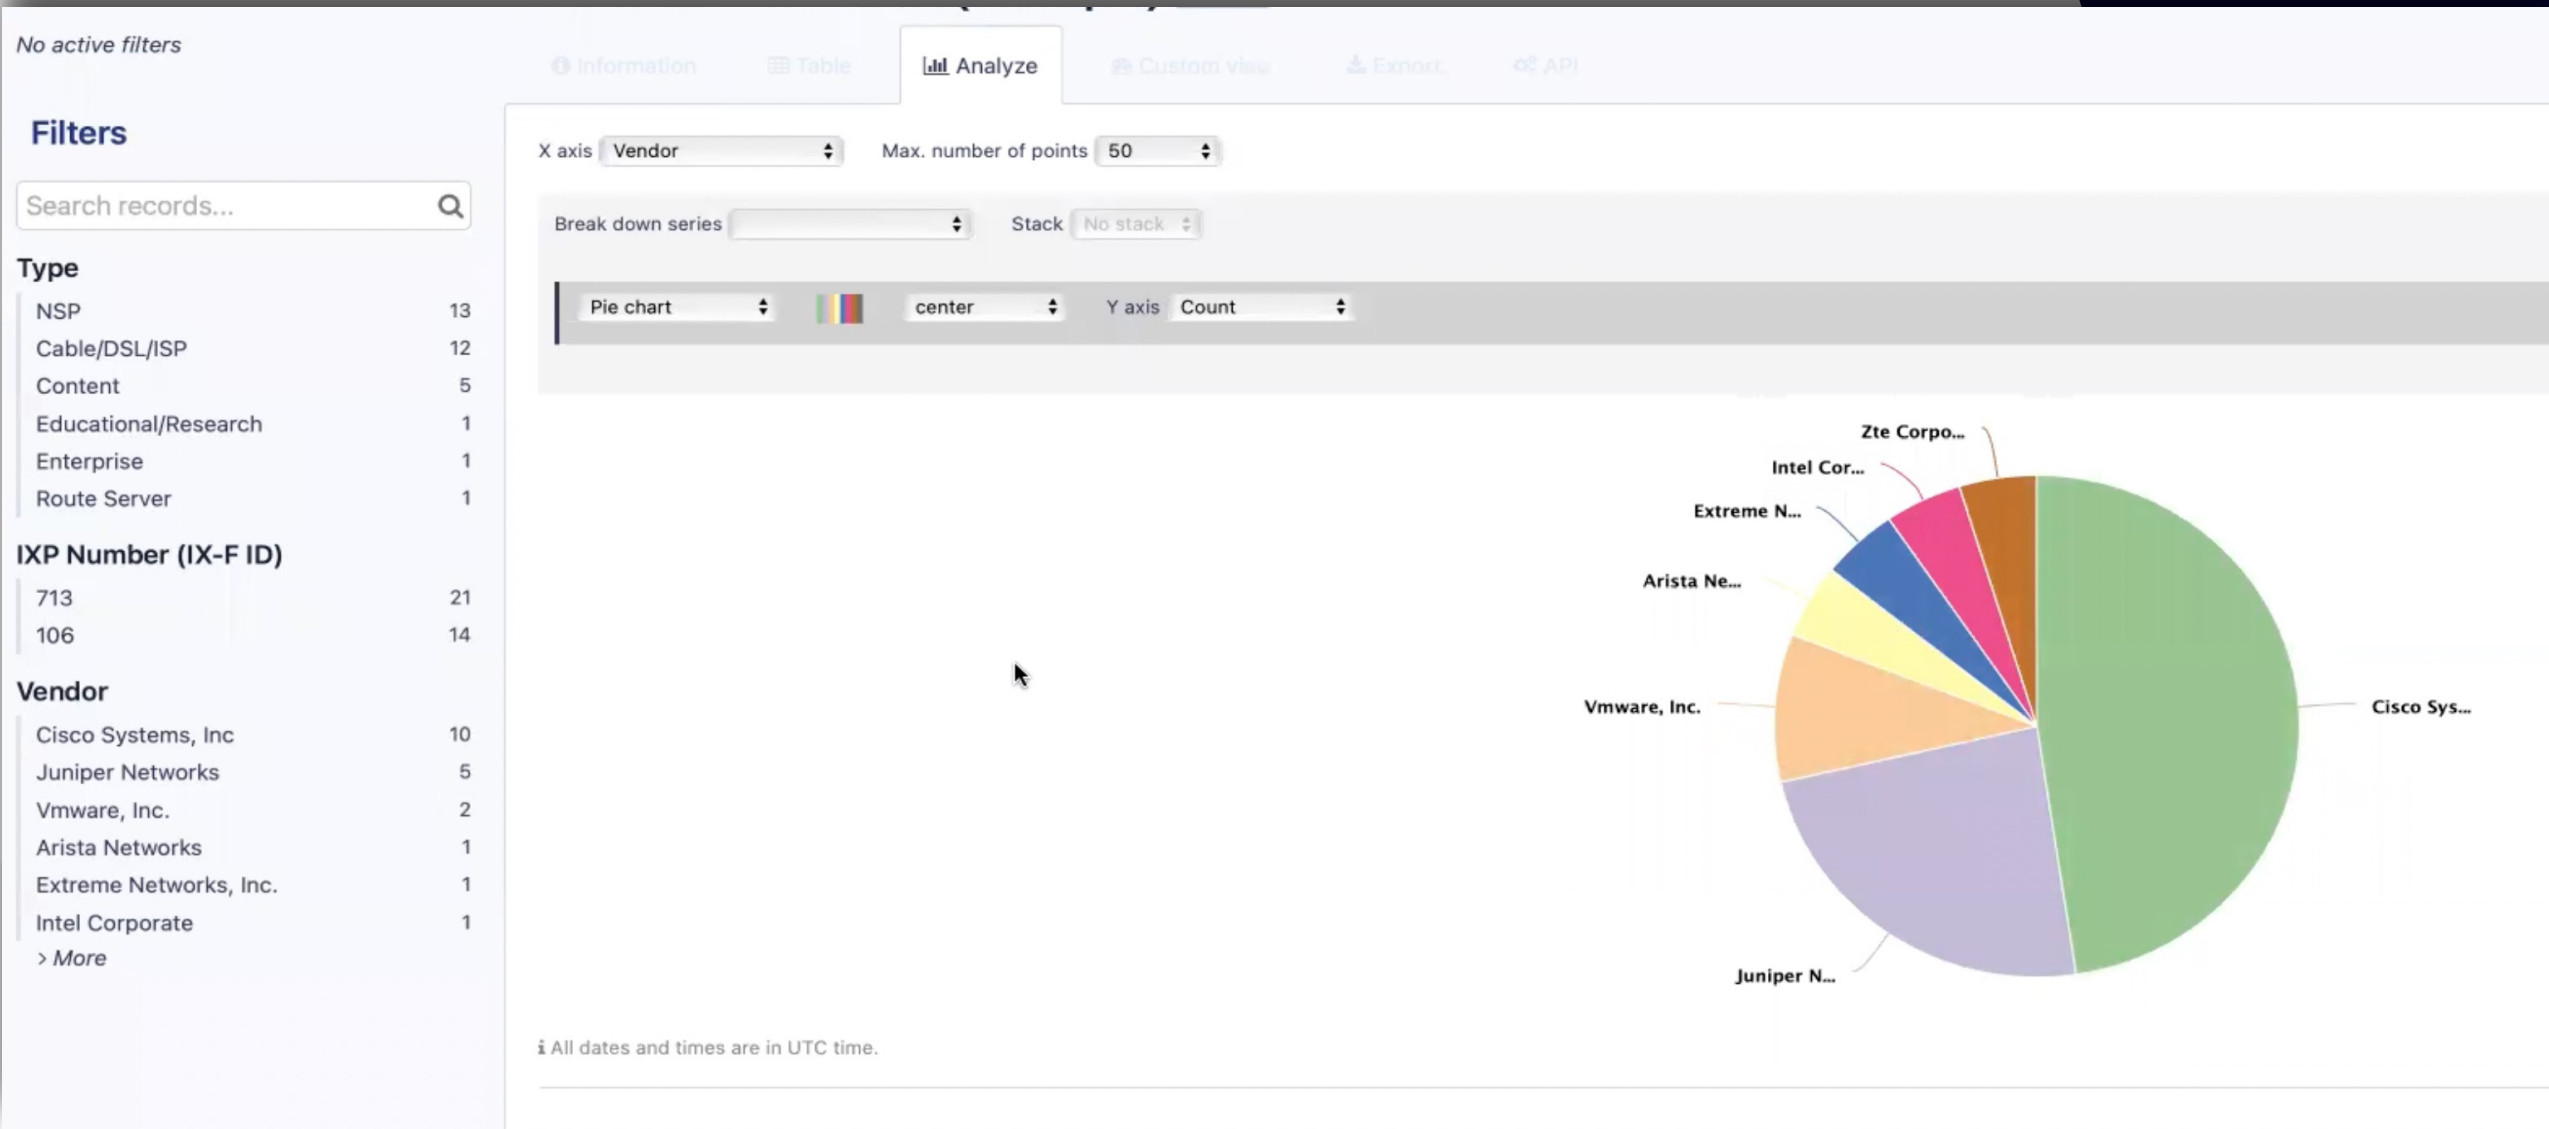

Dynamic charting

Interactive maps

Other Information

- Mailing list for users - <https://lists.euro-ix.net/mailman/listinfo/ixpdb>
- GitHub JSON Member List Schema - <https://github.com/euro-ix/json-schemas>
- API - <https://api.ixpdb.net>
- Website - <https://ixpdb.euro-ix.net/en/>
- IXPDB admin team - ixpdb-admin@euro-ix.net