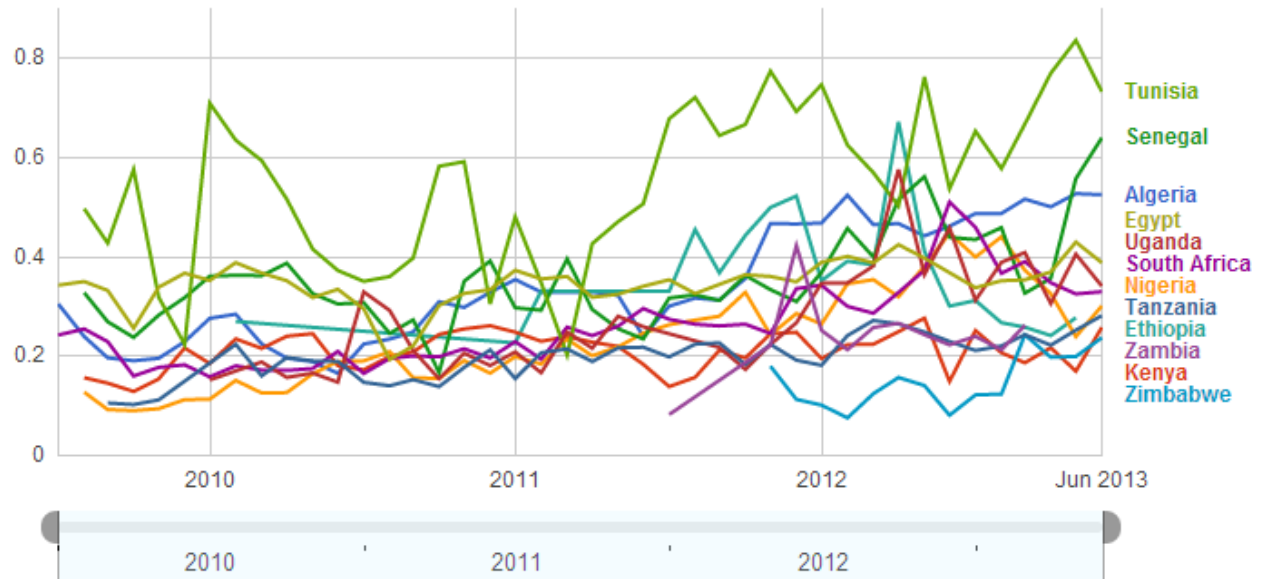

Compare by

Country

- Ecuador
- Egypt
- El Salvador
- Equatorial Guinea
- Eritrea
- Estonia
- Ethiopia

Clear selections

Location

Download throughput ?

Data from [Measurement Lab](#) Last updated: Jul 8, 2013