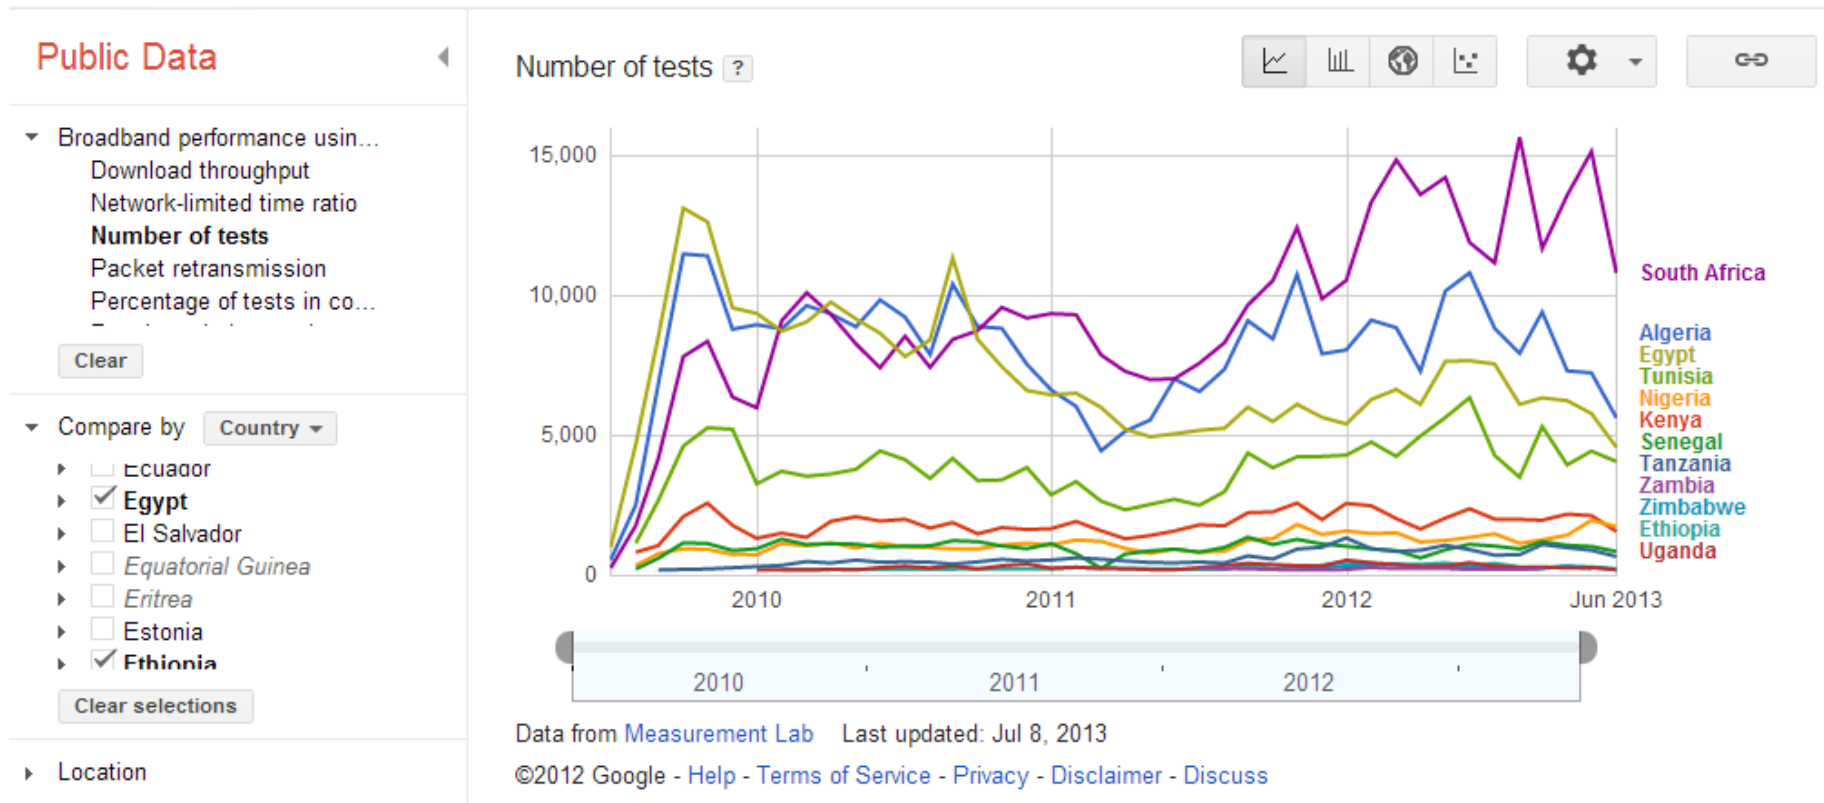

Top Testers – Africa Selected