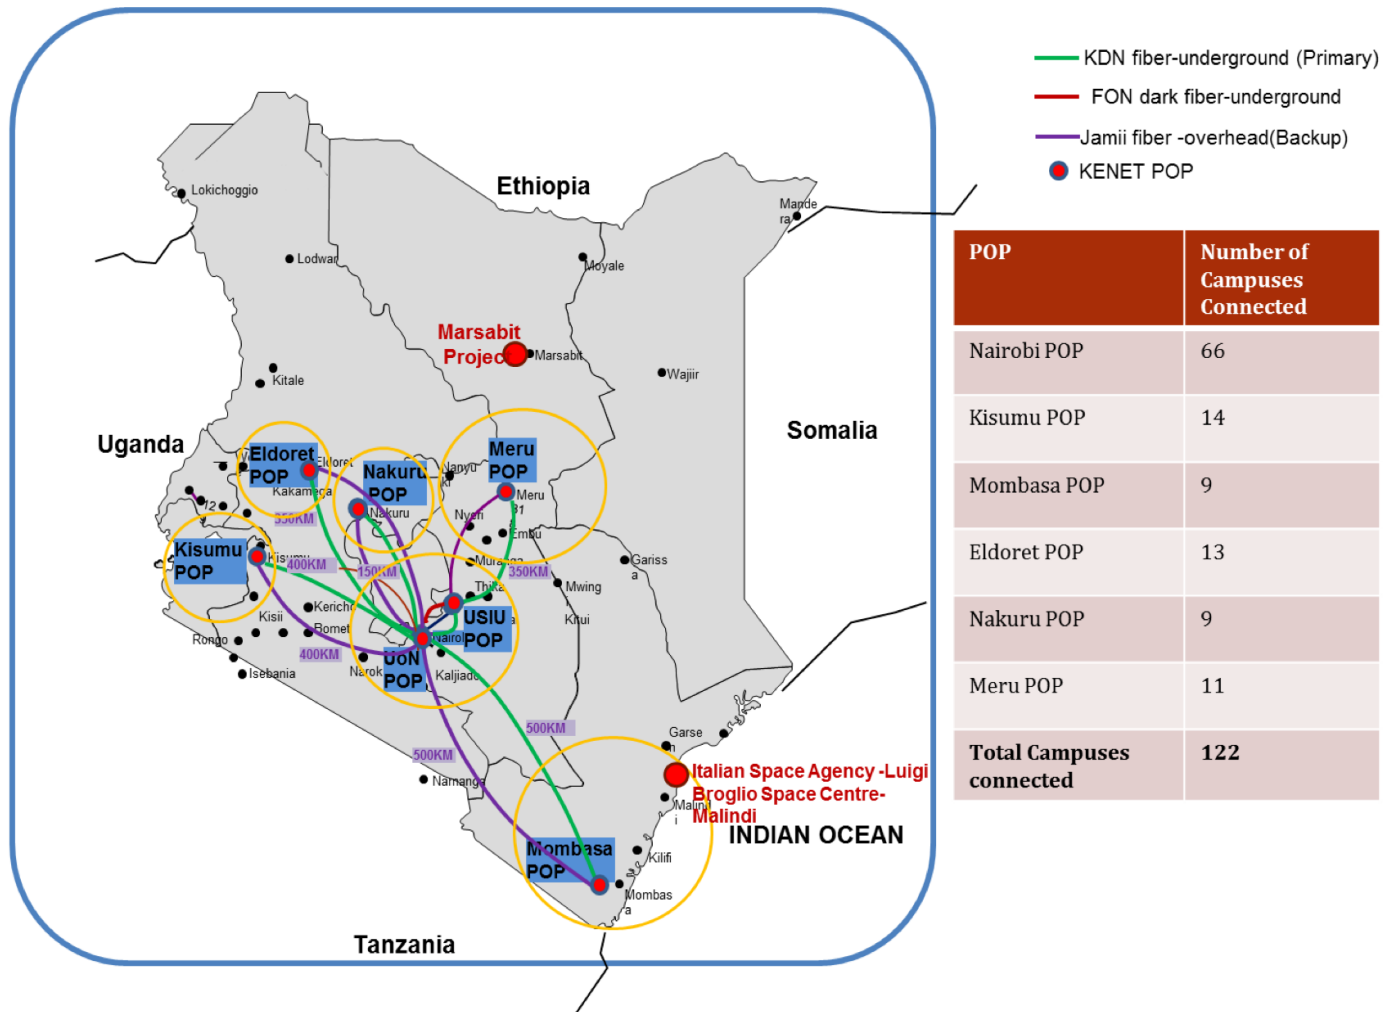

KENET Network of 130 Campuses as August 2013