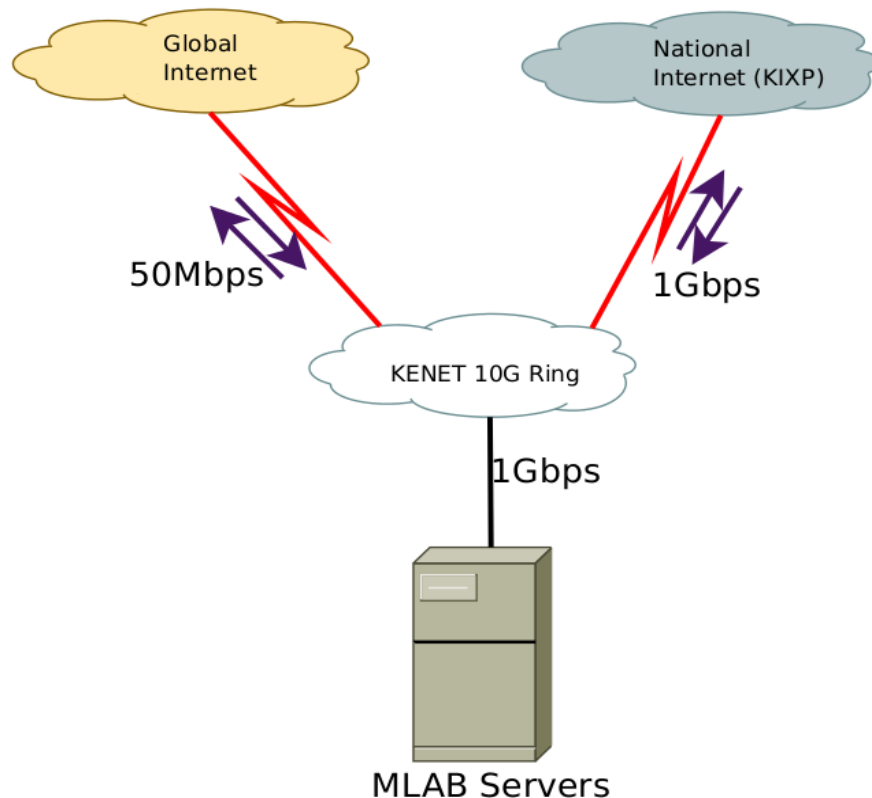

UbuntuNet Backbone

- 14 NREN members in Eastern/Southern Africa
- EU/UA funded Africa Backbone
 - Phase 1 is Kigali <> Kampala <> Nairobi < > Dar < > Maputo <> Mtunzini < > Nairobi (STM-4 links)
 - Nairobi < > Amsterdam (peer with GEANT, AMSIX, and IP transit)
- Aggregates Traffic demands to/from Akamai + Google + R&E + other local content in Africa

KENET as an NREN

- **Aggregates HE Demand** for bandwidth and leased lines
 - Increasing buyers power of the higher education sector and reducing costs
 - KENET beneficiary of supplier-financed IRUs
- **Aggregates Internet traffic from Higher ED AS**
 - KENET generates up to 1 Gb/s of Google cache traffic
 - 1 Gb/s connection to KIXP
- **Develops High-end ICT talent** – technical + project management
 - Capacity building for KENET and member institutions
- **Builds advanced research infrastructures** and community in different areas
 - Africa Science Gateway and federated services (KENET CA, iDP, EDUROAM)
 - ICT/Internet, Educational technology, Medicine, and Agriculture

Measurement Lab (MLAB)

- What Is It?
 - Open, distributed platform for researchers to deploy measurement tools
 - Open data
- Some Measurement Tools
 - NDT (Network Diagnostic Tool) – Speed & Diagnostics
 - NPAD (Network Path & Applications Diagnostics)
 - Identifies performance problems on the end-to-end path
 - Neubot – Gathers data for network neutrality
 - ShaperProbe – Identifies traffic shaping in the path
 - Glasnost – Identifies application-specific traffic shaping, Deep

packet inspection on the path

Nairobi MLAB Node @ KENET (2013)

Measurement Lab

- Three (3) Physical Servers
- 1Gbps KIXP Connection
- 50Mb/s International Capacity
- IPv4/IPv6 Support
- KENET Technical Usage?
 - Leased line / links
 - commissioning tests
- Promote use by consumer organizations, regulator, and the emerging Internet research community