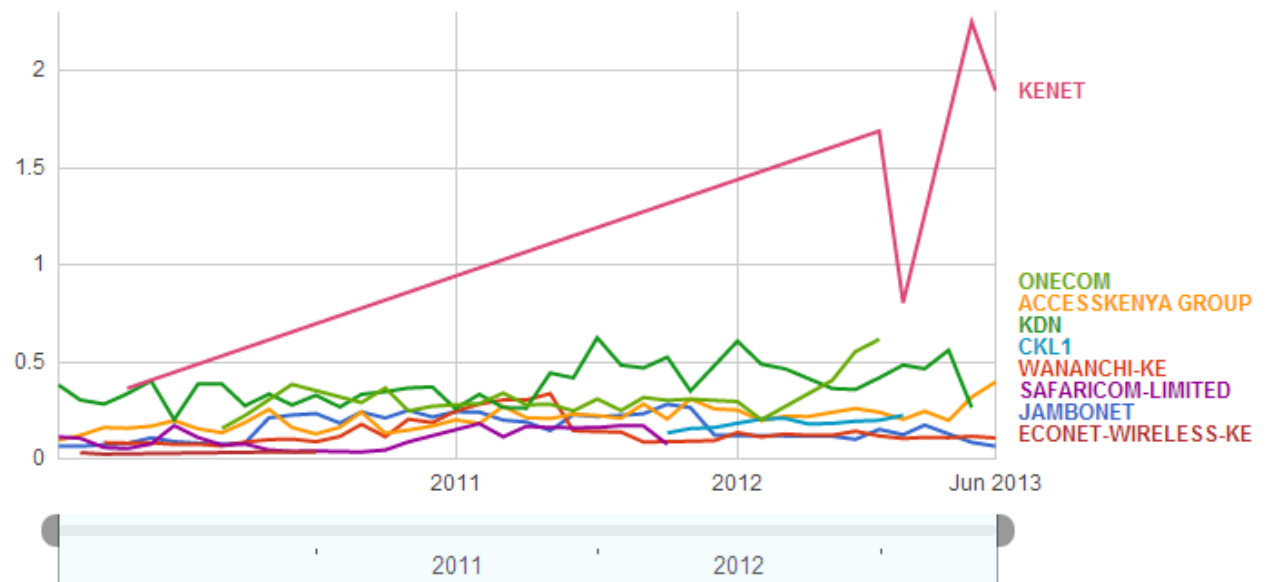

Kenya Statistics – Uplink Throughput

Public Data

Packet retransmission
Percentage of tests in co...
Receiver window scale
Receiver-limited time ratio
Round Trip Time
Upload throughput

Clear

Compare by Country

- ☐ All Locations
- ☐ Afghanistan
- ☐ Aland Islands
- ☐ Albania
- ☐ Algeria
- ☐ Andorra

Clear selections

Location

Upload throughput ?

Data from [Measurement Lab](#) Last updated: Jul 8, 2013

©2012 Google - [Help](#) - [Terms of Service](#) - [Privacy](#) - [Disclaimer](#) - [Discuss](#)