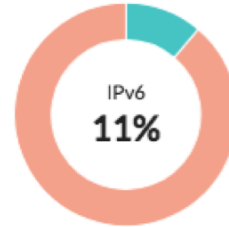

# Zimbabwe

*Internet Access*

## IPv6

APNIC data

448,290

Active IPv6 users

*IPv6 penetration*

### Ratio of IPv6

Chart Options

### Ratio of IPv6 in Africa

Chart Options

*Market share data*