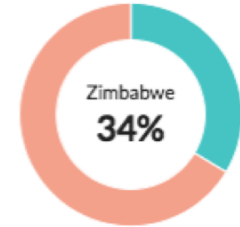

Ratio of IPv6 in Africa

Chart Options