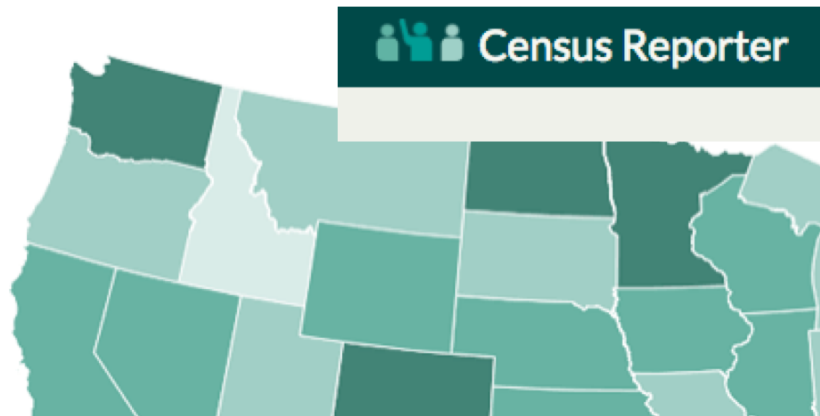

The product

About Wazimap

Wazimap, from the Xhosa word *uwazi* for knowledge, is a joint project by [Media Monitoring Africa](#) and [OpenUp](#) that provides easy access to [South African census](#) and [elections](#) data.

Read more about [who we are and why we built Wazimap](#).

Shoulders of Giants

Wazimap is based on the amazing [Census Reporter](#) and is completely open source. You can [build a Wazimap for your own country](#).

OpenUp

wazimap.co.za