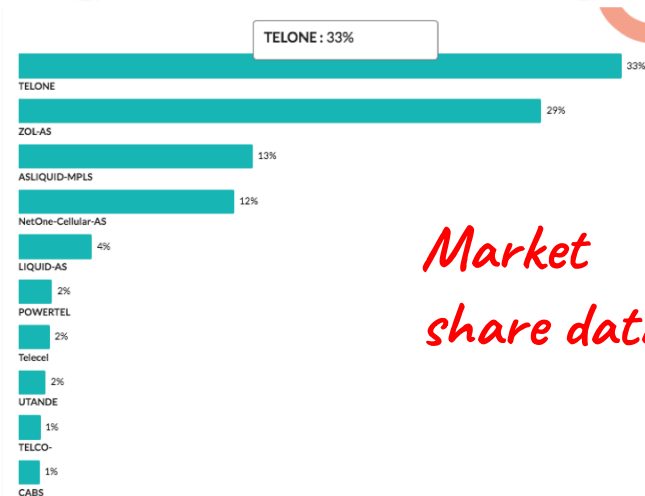

# Zimbabwe

*Internet Access*

## IPv6

APNIC data

448,290

Active IPv6 users

*IPv6 penetration*

### Ratio of IPv6

Chart Options

### Ratio of IPv6 in Africa

Chart Options

*Market share data*